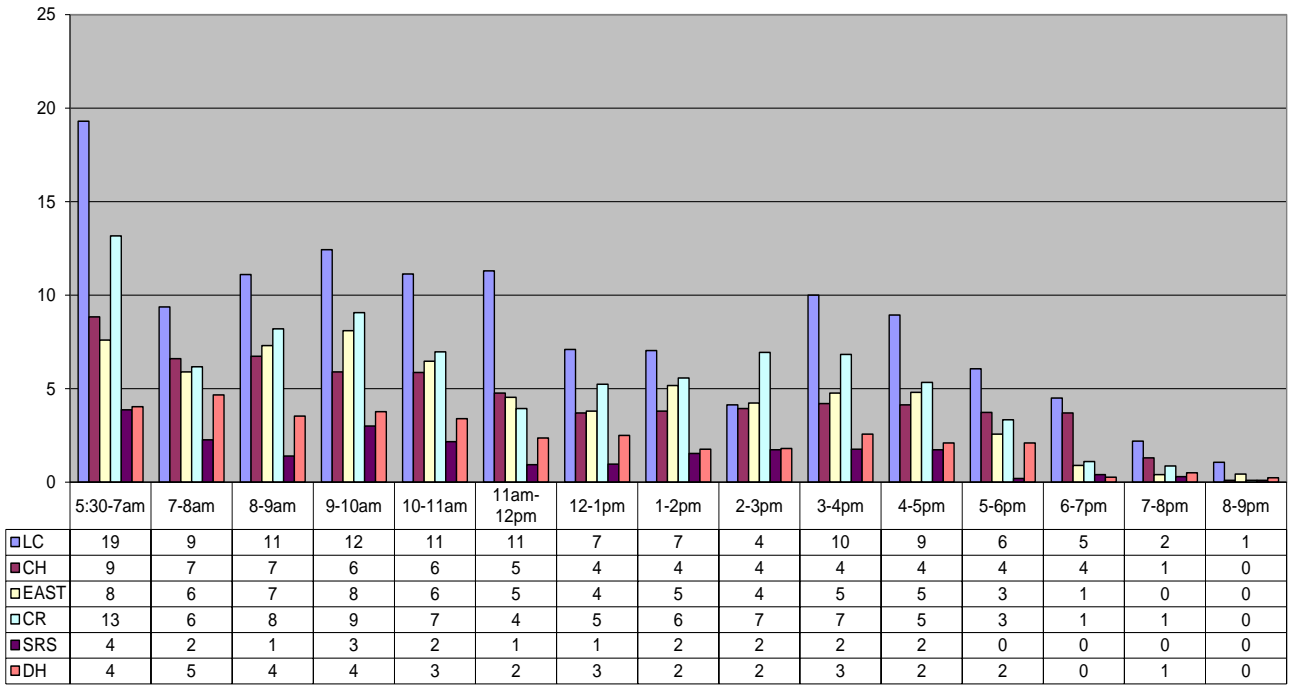

NOV 2022 Fitness Room Use By Hour

Average - All Fitness by: Hr	57	35	38	42	36	28	23	25	23	30	27	18	11	6	2
Visits	LC	CH	EAST	CR	SRS	DH	Total (All CTRS)								
Tot Month	3770	2019	2009	2484	671	1068	12021								
v Per Day	125.7	67.3	67.0	82.8	22.4	35.6	400.7								
Av Hr	8.1	4.3	4.3	5.3	1.4	2.3	25.9								